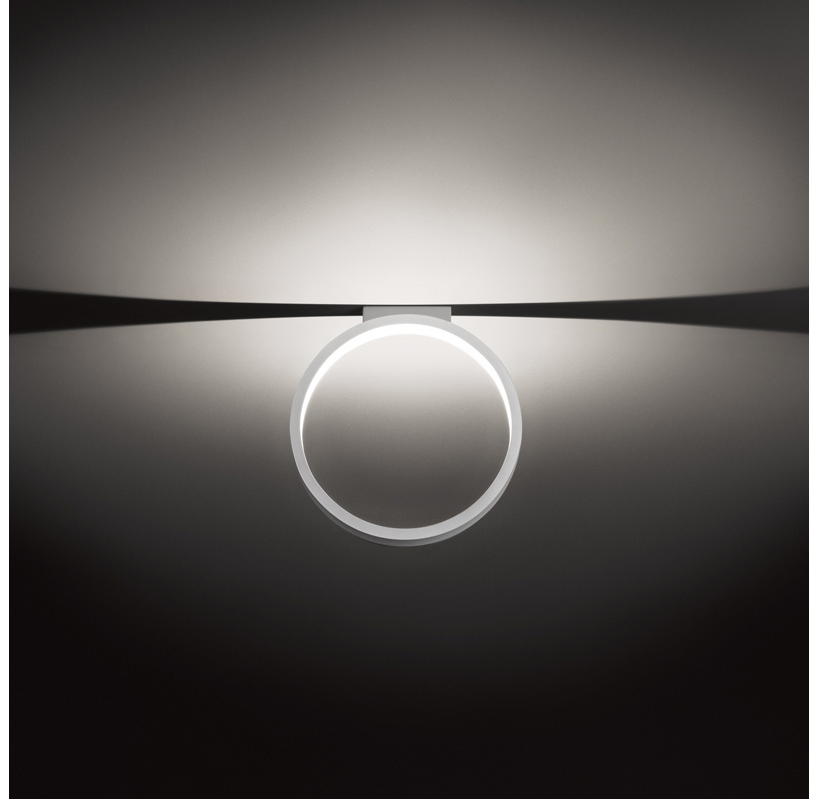

PROJECT	_____
TYPE	_____
SPECIFIER	_____
QUANTITY	_____
DATE	_____

ASSOLO SURFACE

D32005-

base number   Finish
Options

1. To build a product code in our configurator select the specify button on the base model # product page
2. To build a manual product code on this datasheet choose from the options listed below in blue font and add the suffix to the base model #

GENERAL

Series: Assolo
Brand: Cini & Nils
Division: Design
Mounting Type: Surface
Mounting Location: Ceiling
Subcategory: Ambient

PHYSICAL

Shape: Round
Diameter (mm): 430
Diameter (in): 16 ¹⁵/₁₆
Width (mm): 45
Width (in): 1 ³/₄
Height (mm): 450
Height (in): 17 ¹¹/₁₆
Extension (mm): 200
Extension (in): 7 ⁷/₈
Light Distribution: Indirect
Weight (kg): 3
Weight (lbs): 6.6
Fixture Finish: WHI / BLK / MGD
Fixture Material: Aluminum

ELECTRICAL

Lamp Type: LED
Input Wattage (W): 27
Total Output Wattage (W): 25
Dimming: Tri-Mode (Non-Dimming and Phase Dimming (120Vac only) and 0-10V Dimming)
Driver Included: Yes
Driver Location: Integrated
Driver Type: Constant Current - Universal
Driver Class: Class 2
Input Voltage (V): 120 - 277
Constant Current (MA): 700

LED

Color Temperature (°K): 2800
Nominal Lumen (lm): 2900
CRI: >90 CRI
Lamp Life (hrs): 50000

OPTICAL

RATINGS AND CERTIFICATIONS

Certified By: Certified for North American Standards
IP rating: IP20

J-Box cover plate included